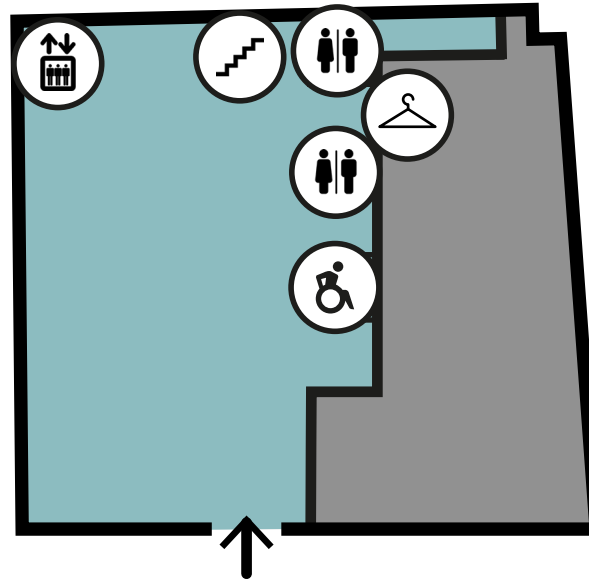

Mail Rail

Welcome Space (Ground floor)

Mail Rail entrance, Phoenix Place

Capacity

- Theatre style: 275
- Standing reception: 275
- Seated dinner only: 150
- Seated dinner with stage: 120
- Seated dinner with stage and dancing: 100

1 Mail Rail Depot (Event space)
 Area: **239.4m²**
 Length: **21m** Width: **11.4m**
 Height: **3m** (from the lowest point)

2 Mail Rail ride

3 Mail Rail exhibition space
 Area: **91.8m²**

 Cloakroom

 Toilets

 Accessible toilets

 Lift

 Stairs

Mail Rail Depot (Lower ground floor)