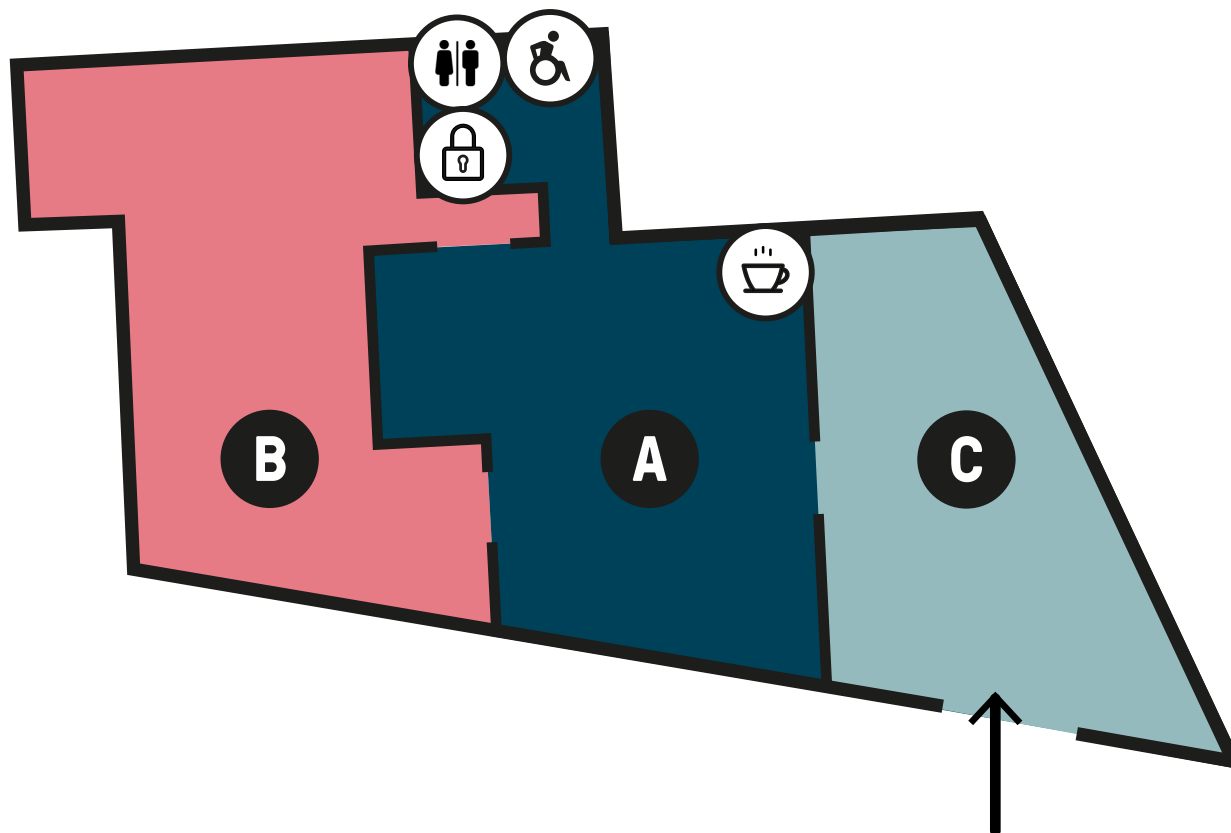

## Capacity

Standing reception: **120**

Theatre style: **100**

Sit-down dinner: **60**

**A** Event space  
Area: **189.5m<sup>2</sup>**  
Length: **17m** Width: **10.8m**

**B** The Postal Museum galleries

**C** The Courtyard  
Length: **18m** Width: **10m**

 The Counter Café

 Lockers

 Accessible toilets

 Toilets

**Main entrance, Phoenix Place**